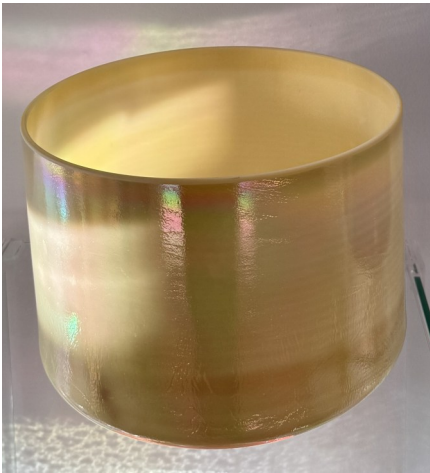

ART OF RAISING FREQUENCY™

Frankincense, Platinum 9" (Tone D -15: Supports the Sacral Chakra)

A gorgeous bowl that offers playful frequencies of Happiness, encouraging You to become submerged in undulating, gentle waves of pure Joy. The Tone D, and the beautiful orange yellow color, open, activate and align the Sacral Chakra, our energetic seat of Joy and Creativity. Frankincense offers legendary medicinal and spiritual benefits... it elevates Personal and Divine Love, while raising consciousness and spiritual awareness. Truly Amazing!

SPECIAL DISCOUNT INVESTMENT: $1750